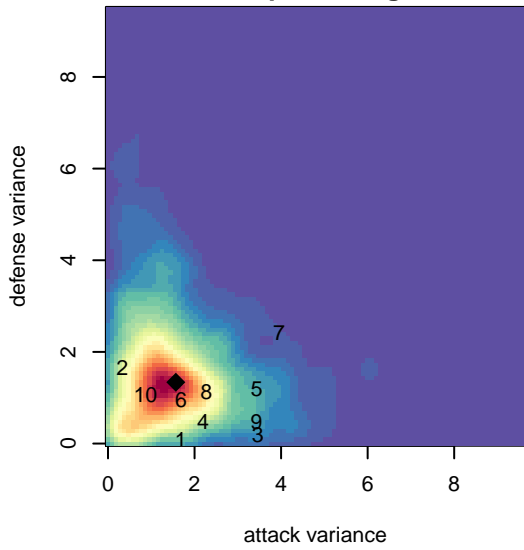

# Washington Timbers White 1 G01

Washington Timbers  
 Vancouver, WA  
 G01 total strength=1268  
 attack=5.3 defense=4.83  
 spr league = PTT Win G01 Div 2

alt names used:

Venues played:  
 2017 Clash At the Border Gold/Silver  
 2017 Beaverton Cup U17 Silver  
 2017 Bend Premier Cup Amandine Henry (U17)  
 2017 PTT Winter G01 Division 2

**Washington Timbers White 1 G01**  
**Dots are actual minus expected GF (blue circles) and GA (red triangles).**  
**Blue line is smoothed change in attack strength. Red is smoothed change in defense strength.**

**attack and defense variance (black dot)  
relative to other teams  
and top 10 in region**

**attack and defense rating  
relative to others at age  
and all opponents in last 13 months**

**Performance relative to 13 month average**