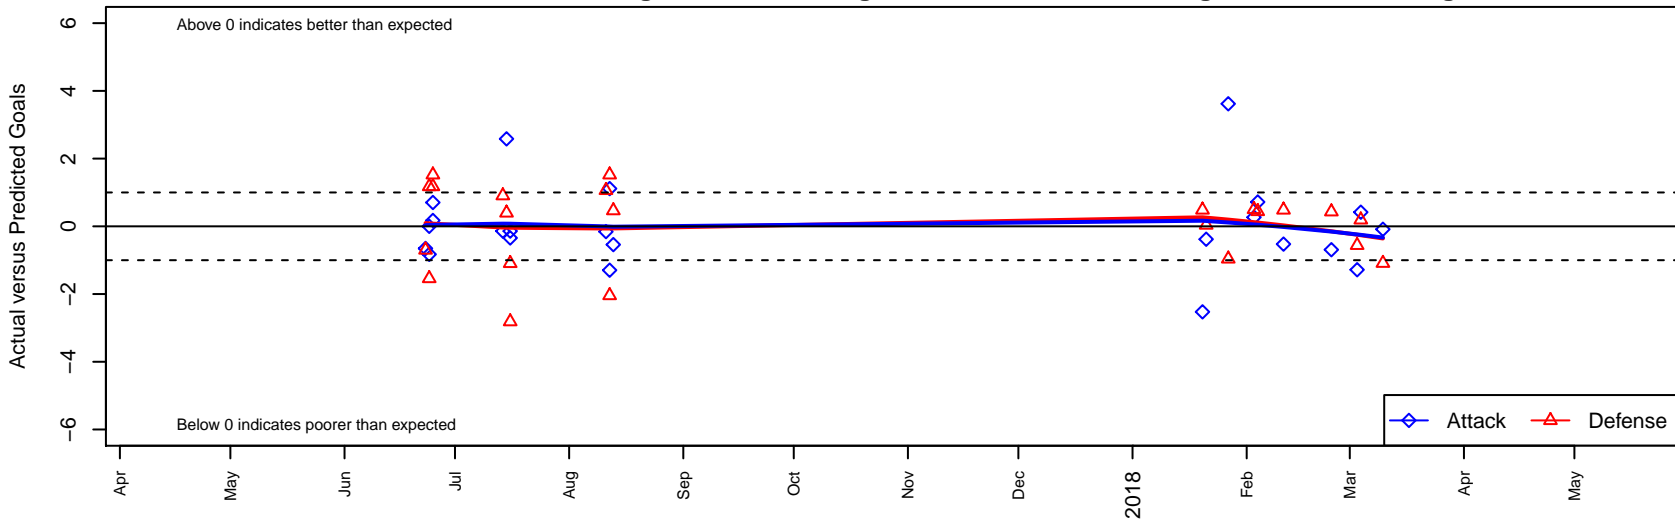

# Washington Timbers White 1 G01

Washington Timbers  
 Vancouver, WA  
 G01 total strength=1268  
 attack=5.3 defense=4.83  
 spr league = PTT Win G01 Div 2

alt names used:

Venues played:  
 2017 Clash At the Border Gold/Silver  
 2017 Beaverton Cup U17 Silver  
 2017 Bend Premier Cup Amandine Henry (U17)  
 2017 PTT Winter G01 Division 2

**Washington Timbers White 1 G01**  
**Dots are actual minus expected GF (blue circles) and GA (red triangles).**  
**Blue line is smoothed change in attack strength. Red is smoothed change in defense strength.**

**attack and defense variance (black dot)  
relative to other teams  
and top 10 in region**

**attack and defense rating  
relative to others at age  
and all opponents in last 13 months**

**Performance relative to 13 month average**