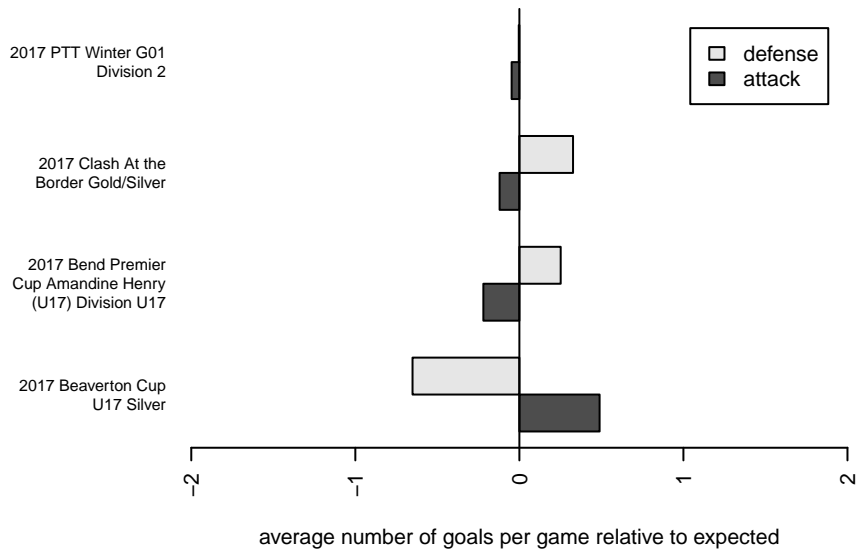

# Washington Timbers White 1 G01

Washington Timbers  
 Vancouver, WA  
 G01 total strength=1268  
 attack=5.3 defense=4.83  
 spr league = PTT Win G01 Div 2

alt names used:

Venues played:  
 2017 Clash At the Border Gold/Silver  
 2017 Beaverton Cup U17 Silver  
 2017 Bend Premier Cup Amandine Henry (U17)  
 2017 PTT Winter G01 Division 2

**Washington Timbers White 1 G01**  
**Dots are actual minus expected GF (blue circles) and GA (red triangles).**  
**Blue line is smoothed change in attack strength. Red is smoothed change in defense strength.**

**attack and defense variance (black dot)  
relative to other teams  
and top 10 in region**

**attack and defense rating  
relative to others at age  
and all opponents in last 13 months**

**Performance relative to 13 month average**