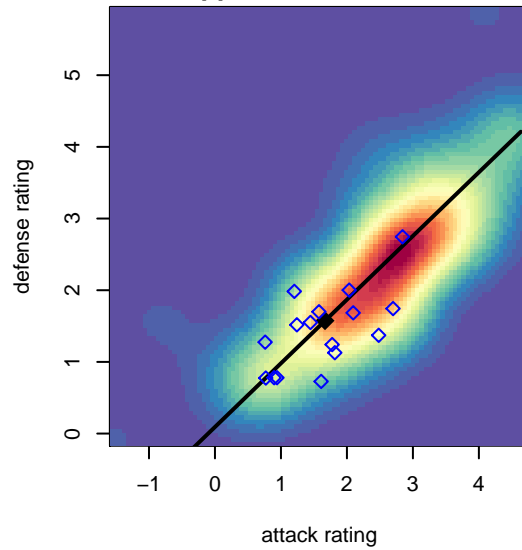

# Washington Timbers White 1 G01

Washington Timbers  
 Vancouver, WA  
 G01 total strength=1268  
 attack=5.3 defense=4.83  
 spr league = PTT Win G01 Div 2

alt names used:

Venues played:  
 2017 Clash At the Border Gold/Silver  
 2017 Beaverton Cup U17 Silver  
 2017 Bend Premier Cup Amandine Henry (U17)  
 2017 PTT Winter G01 Division 2

**Washington Timbers White 1 G01**  
**Dots are actual minus expected GF (blue circles) and GA (red triangles).**  
**Blue line is smoothed change in attack strength. Red is smoothed change in defense strength.**

**attack and defense variance (black dot)  
relative to other teams  
and top 10 in region**

**attack and defense rating  
relative to others at age  
and all opponents in last 13 months**

**Performance relative to 13 month average**